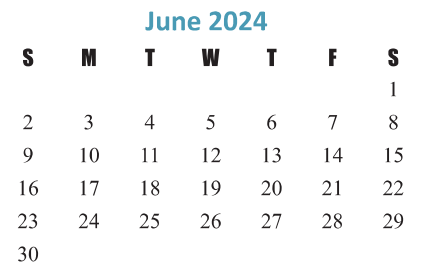

SEPTEMBER
4 Holiday • Students and Staff
22 Campus Professional Learning Day
• No Students
25 2nd Secondary Grading Cycle Begins

OCTOBER
9 Holiday • Students and Staff
16 2nd Elementary Grading Cycle Begins

NOVEMBER
3 Campus Professional Learning Day
• I00 and I01 Pay Grade Employee Flex Day,
No Students
6 3rd Secondary Grading Cycle Begins
20-24 Thanksgiving Holiday • Students and Staff

DECEMBER
15 Early Dismissal and End of Semester
18-29 Winter Holiday • Students and Staff

JANUARY
1 Holiday • Students and Staff
2 Campus Professional Learning Day
• No Students
3 First Day of Spring Semester
15 Holiday • Students and Staff

FEBRUARY
19 Campus Professional Learning Day
• I00 and I01 Pay Grade Employee Flex Day,
No Students
20 5th Secondary Grading Cycle Begins

MARCH
11-15 Spring Break • Students and Staff
18 4th Elementary Grading Cycle Begins
29 Holiday • Students and Staff

APRIL
12 Campus Professional Learning Day
• No Students
15 6th Secondary Grading Cycle Begins

MAY
17 Last Day of School for Graduating Seniors
23 Early Dismissal and Last Day of School
24 Campus Day
27 Holiday • Staff

Days of Instruction	Elem.	Sec.
1st Grading Cycle	40	26
2nd Grading Cycle	39	28
3rd Grading Cycle		25
Fall Semester Total:	79	79
3rd Grading Cycle	46	
4th Grading Cycle	47	32
5th Grading Cycle		32
6th Grading Cycle		29
Spring Semester Total:	93	93
Days of Instruction Total:	172	172

Symbols Key:

- [Begin Elementary Grading Cycle
-] End Elementary Grading Cycle
- < Begin Secondary Grading Cycle
- > End Secondary Grading Cycle
- ☆ New Teacher Orientation Day
- ☒ District Professional Learning
- Campus Day
- Early Dismissal

- Holiday / Break • Students and Staff
- ☒ District and Campuses Closed to the Public
- ⬡ Campus Professional Learning Day • No Students
- ⬢ Campus Professional Learning Day • I00 and I01 Pay Grade Employee Flex Day, No Students
- ⬣ Last Day of School for Graduating Seniors

Bad Weather Make-Up Day:

This calendar contains enough minutes to cover two bad weather days.

Note: 238-day employees will need to work five (5) additional days.