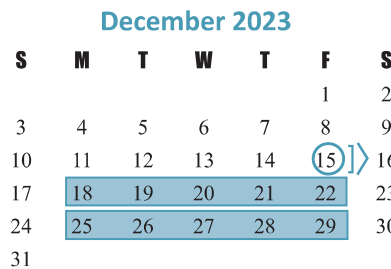

SEPTEMBER
4 Holiday • Students and Staff
22 Campus Professional Learning Day
• No Students
25 2nd Secondary Grading Cycle Begins

OCTOBER
9 Holiday • Students and Staff
16 2nd Elementary Grading Cycle Begins

NOVEMBER
3 Campus Professional Learning Day
• I00 and I01 Pay Grade Employee Flex Day,
No Students
6 3rd Secondary Grading Cycle Begins
20-24 Thanksgiving Holiday • Students and Staff

DECEMBER
15 Early Dismissal and End of Semester
18-29 Winter Holiday • Students and Staff

JANUARY
1 Holiday • Students and Staff
2 Campus Professional Learning Day
• No Students
3 First Day of Spring Semester
15 Holiday • Students and Staff

FEBRUARY
19 Campus Professional Learning Day
• I00 and I01 Pay Grade Employee Flex Day,
No Students
20 5th Secondary Grading Cycle Begins

MARCH
11-15 Spring Break • Students and Staff
18 4th Elementary Grading Cycle Begins
29 Holiday • Students and Staff

APRIL
12 Campus Professional Learning Day
• No Students
15 6th Secondary Grading Cycle Begins

MAY
17 Last Day of School for Graduating Seniors
23 Early Dismissal and Last Day of School
24 Campus Day
27 Holiday • Staff

Days of Instruction	Elem.	Sec.
1st Grading Cycle	40	26
2nd Grading Cycle	39	28
3rd Grading Cycle		25
Fall Semester Total:	79	79
3rd Grading Cycle	46	
4th Grading Cycle	47	32
5th Grading Cycle		32
6th Grading Cycle		29
Spring Semester Total:	93	93
Days of Instruction Total:	172	172

Symbols Key:

- [Begin Elementary Grading Cycle
-] End Elementary Grading Cycle
- < Begin Secondary Grading Cycle
- > End Secondary Grading Cycle
- ☆ New Teacher Orientation Day
- ☒ District Professional Learning
- Campus Day
- Early Dismissal

- Holiday / Break • Students and Staff
- ☒ District and Campuses Closed to the Public
- ⬡ Campus Professional Learning Day • No Students
- ⬢ Campus Professional Learning Day • I00 and I01 Pay Grade Employee Flex Day, No Students
- ⬣ Last Day of School for Graduating Seniors

Bad Weather Make-Up Day:

This calendar contains enough minutes to cover two bad weather days.

Note: 238-day employees will need to work five (5) additional days.