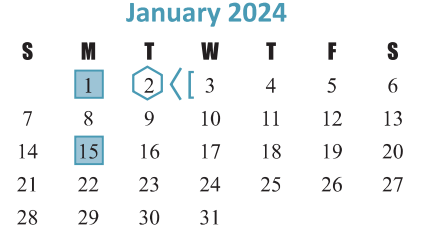

SEPTEMBER
4 Holiday • Students and Staff
22 Campus Professional Learning Day
• No Students
25 2nd Secondary Grading Cycle Begins

OCTOBER
9 Holiday • Students and Staff
16 2nd Elementary Grading Cycle Begins

NOVEMBER
3 Campus Professional Learning Day
• I00 and I01 Pay Grade Employee Flex Day,
No Students
6 3rd Secondary Grading Cycle Begins
20-24 Thanksgiving Holiday • Students and Staff

DECEMBER
15 Early Dismissal and End of Semester
18-29 Winter Holiday • Students and Staff

JANUARY
1 Holiday • Students and Staff
2 Campus Professional Learning Day
• No Students
3 First Day of Spring Semester
15 Holiday • Students and Staff

FEBRUARY
19 Campus Professional Learning Day
• I00 and I01 Pay Grade Employee Flex Day,
No Students
20 5th Secondary Grading Cycle Begins

MARCH
11-15 Spring Break • Students and Staff
18 4th Elementary Grading Cycle Begins
29 Holiday • Students and Staff

APRIL
12 Campus Professional Learning Day
• No Students
15 6th Secondary Grading Cycle Begins

MAY
17 Last Day of School for Graduating Seniors
23 Early Dismissal and Last Day of School
24 Campus Day
27 Holiday • Staff

Days of Instruction	Elem.	Sec.
1st Grading Cycle	40	26
2nd Grading Cycle	39	28
3rd Grading Cycle		25
Fall Semester Total:	79	79
3rd Grading Cycle	46	
4th Grading Cycle	47	32
5th Grading Cycle		32
6th Grading Cycle		29
Spring Semester Total:	93	93
Days of Instruction Total:	172	172

Symbols Key:

- [Begin Elementary Grading Cycle
-] End Elementary Grading Cycle
- < Begin Secondary Grading Cycle
- > End Secondary Grading Cycle
- ☆ New Teacher Orientation Day
- ☒ District Professional Learning
- Campus Day
- Early Dismissal

- Holiday / Break • Students and Staff
- ☒ District and Campuses Closed to the Public
- ⬡ Campus Professional Learning Day • No Students
- ⬢ Campus Professional Learning Day • I00 and I01 Pay Grade Employee Flex Day, No Students
- ⬣ Last Day of School for Graduating Seniors

Bad Weather Make-Up Day:

This calendar contains enough minutes to cover two bad weather days.

Note: 238-day employees will need to work five (5) additional days.