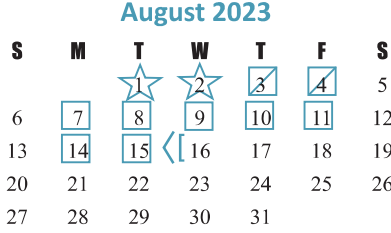

SEPTEMBER
4 Holiday • Students and Staff
22 Campus Professional Learning Day
• No Students
25 2nd Secondary Grading Cycle Begins

OCTOBER
9 Holiday • Students and Staff
16 2nd Elementary Grading Cycle Begins

NOVEMBER
3 Campus Professional Learning Day
• I00 and I01 Pay Grade Employee Flex Day,
No Students
6 3rd Secondary Grading Cycle Begins
20-24 Thanksgiving Holiday • Students and Staff

DECEMBER
15 Early Dismissal and End of Semester
18-29 Winter Holiday • Students and Staff

JANUARY
1 Holiday • Students and Staff
2 Campus Professional Learning Day
• No Students
3 First Day of Spring Semester
15 Holiday • Students and Staff

FEBRUARY
19 Campus Professional Learning Day
• I00 and I01 Pay Grade Employee Flex Day,
No Students
20 5th Secondary Grading Cycle Begins

MARCH
11-15 Spring Break • Students and Staff
18 4th Elementary Grading Cycle Begins
29 Holiday • Students and Staff

APRIL
12 Campus Professional Learning Day
• No Students
15 6th Secondary Grading Cycle Begins

MAY
17 Last Day of School for Graduating Seniors
23 Early Dismissal and Last Day of School
24 Campus Day
27 Holiday • Staff

Days of Instruction	Elem.	Sec.
1st Grading Cycle	40	26
2nd Grading Cycle	39	28
3rd Grading Cycle		25
Fall Semester Total:	79	79
3rd Grading Cycle	46	
4th Grading Cycle	47	32
5th Grading Cycle		32
6th Grading Cycle		29
Spring Semester Total:	93	93
Days of Instruction Total:	172	172

Symbols Key:

- [Begin Elementary Grading Cycle
-] End Elementary Grading Cycle
- < Begin Secondary Grading Cycle
- > End Secondary Grading Cycle
- ☆ New Teacher Orientation Day
- ☒ District Professional Learning
- Campus Day
- Early Dismissal

- Holiday / Break • Students and Staff
- ☒ District and Campuses Closed to the Public
- ⬡ Campus Professional Learning Day • No Students
- ⬢ Campus Professional Learning Day • I00 and I01 Pay Grade Employee Flex Day, No Students
- ⬣ Last Day of School for Graduating Seniors

Bad Weather Make-Up Day:

This calendar contains enough minutes to cover two bad weather days.

Note: 238-day employees will need to work five (5) additional days.