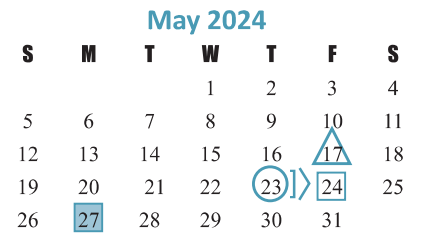

SEPTEMBER
4 Holiday • Students and Staff
22 Campus Professional Learning Day
• No Students
25 2nd Secondary Grading Cycle Begins

OCTOBER
9 Holiday • Students and Staff
16 2nd Elementary Grading Cycle Begins

NOVEMBER
3 Campus Professional Learning Day
• I00 and I01 Pay Grade Employee Flex Day,
No Students
6 3rd Secondary Grading Cycle Begins
20-24 Thanksgiving Holiday • Students and Staff

DECEMBER
15 Early Dismissal and End of Semester
18-29 Winter Holiday • Students and Staff

JANUARY
1 Holiday • Students and Staff
2 Campus Professional Learning Day
• No Students
3 First Day of Spring Semester
15 Holiday • Students and Staff

FEBRUARY
19 Campus Professional Learning Day
• I00 and I01 Pay Grade Employee Flex Day,
No Students
20 5th Secondary Grading Cycle Begins

MARCH
11-15 Spring Break • Students and Staff
18 4th Elementary Grading Cycle Begins
29 Holiday • Students and Staff

APRIL
12 Campus Professional Learning Day
• No Students
15 6th Secondary Grading Cycle Begins

MAY
17 Last Day of School for Graduating Seniors
23 Early Dismissal and Last Day of School
24 Campus Day
27 Holiday • Staff

Days of Instruction	Elem.	Sec.
1st Grading Cycle	40	26
2nd Grading Cycle	39	28
3rd Grading Cycle		25
Fall Semester Total:	79	79
3rd Grading Cycle	46	
4th Grading Cycle	47	32
5th Grading Cycle		32
6th Grading Cycle		29
Spring Semester Total:	93	93
Days of Instruction Total:	172	172

Symbols Key:

- [Begin Elementary Grading Cycle
-] End Elementary Grading Cycle
- < Begin Secondary Grading Cycle
- > End Secondary Grading Cycle
- ☆ New Teacher Orientation Day
- ☒ District Professional Learning
- Campus Day
- Early Dismissal

- Holiday / Break • Students and Staff
- ☒ District and Campuses Closed to the Public
- ⬡ Campus Professional Learning Day • No Students
- ⬢ Campus Professional Learning Day • I00 and I01 Pay Grade Employee Flex Day, No Students
- ⬣ Last Day of School for Graduating Seniors

Bad Weather Make-Up Day:

This calendar contains enough minutes to cover two bad weather days.

Note: 238-day employees will need to work five (5) additional days.